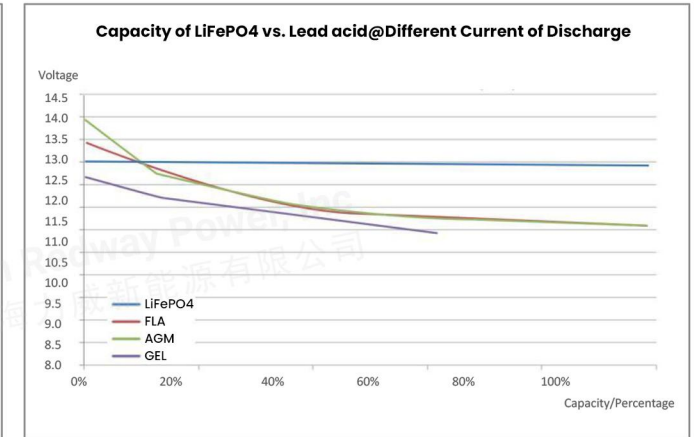

Redway 12V Series LiFePO4 Battery Test Charts