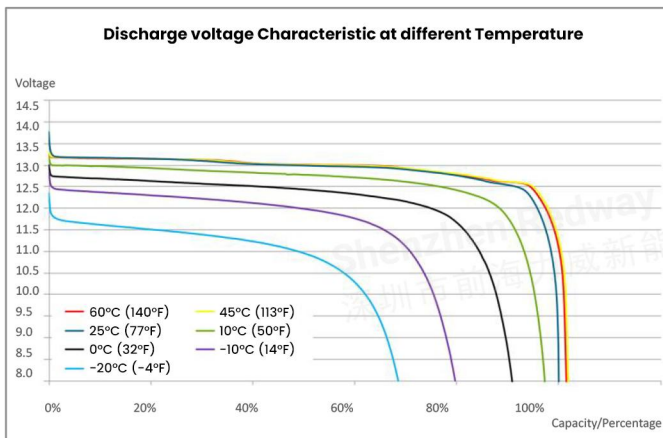

Redway 12V Series LiFePO4 Battery Test Charts