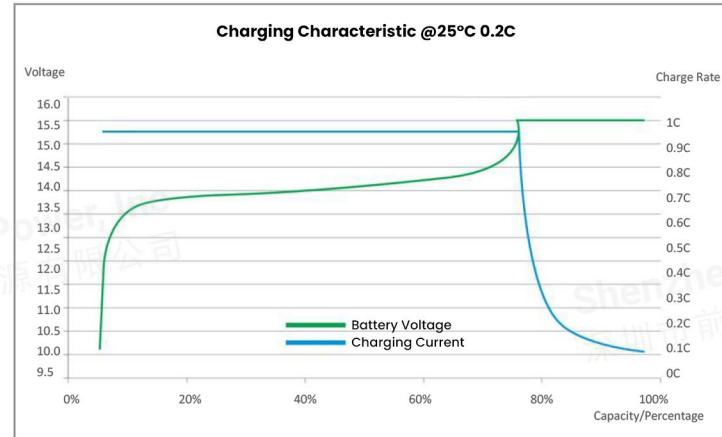

Redway 12V Series LiFePO4 Battery Test Charts