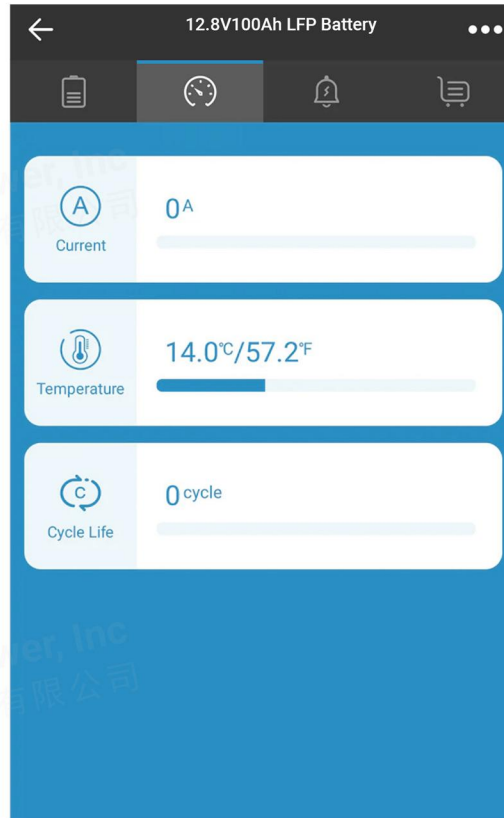

More

| | |
|--------------------|--|
| Dimensions (L*W*H) | 260 x 168 x 210 mm (10.23 x 6.61 x 8.26 inch) Group 24 |
| Weight | 9kg (19.8 lb) |
| Protection Level | IP65 |
| Terminal | M8 |
| Self-Heating | Yes |

Redway 12V Series LiFePO4 Battery Test Charts

Redway's Battery Management APP

Applications

REDWAY