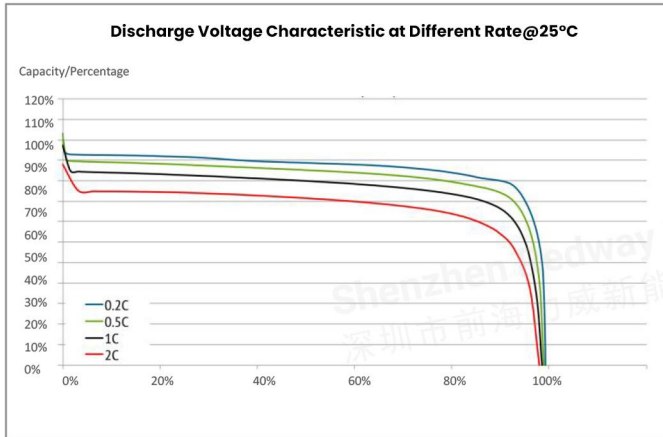

Redway 12V Series LiFePO4 Battery Test Charts