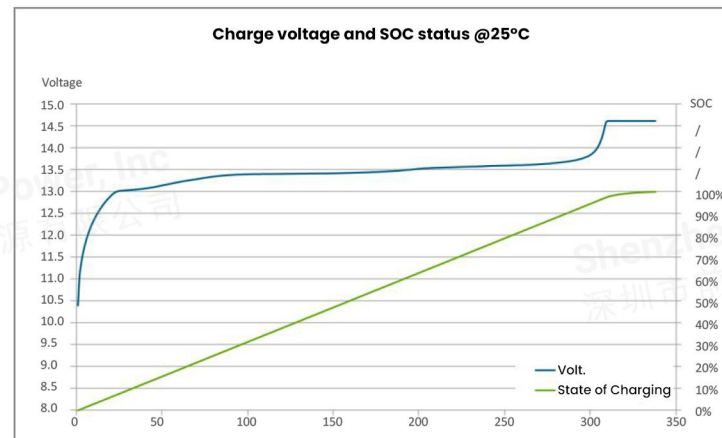

Redway 12V Series LiFePO4 Battery Test Charts