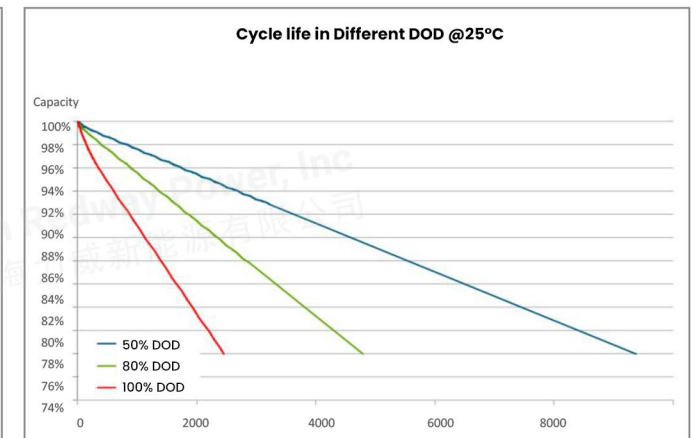

Redway 12V Series LiFePO4 Battery Test Charts