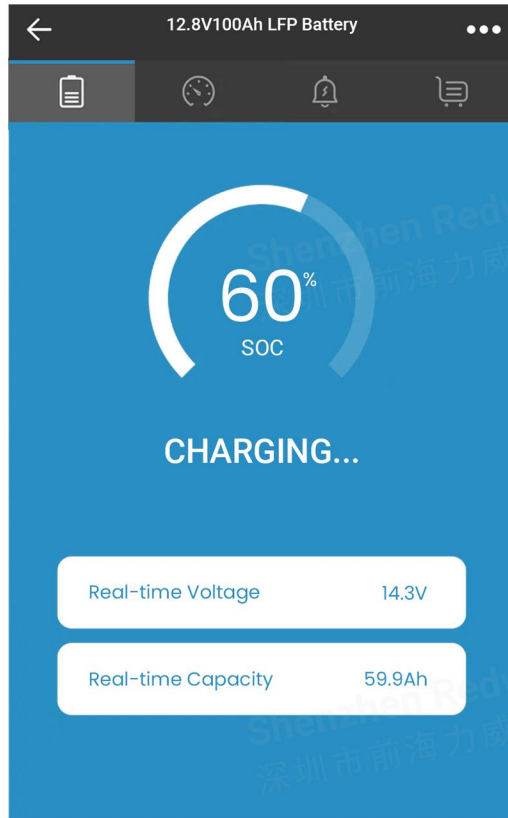

Redway's Battery Management APP